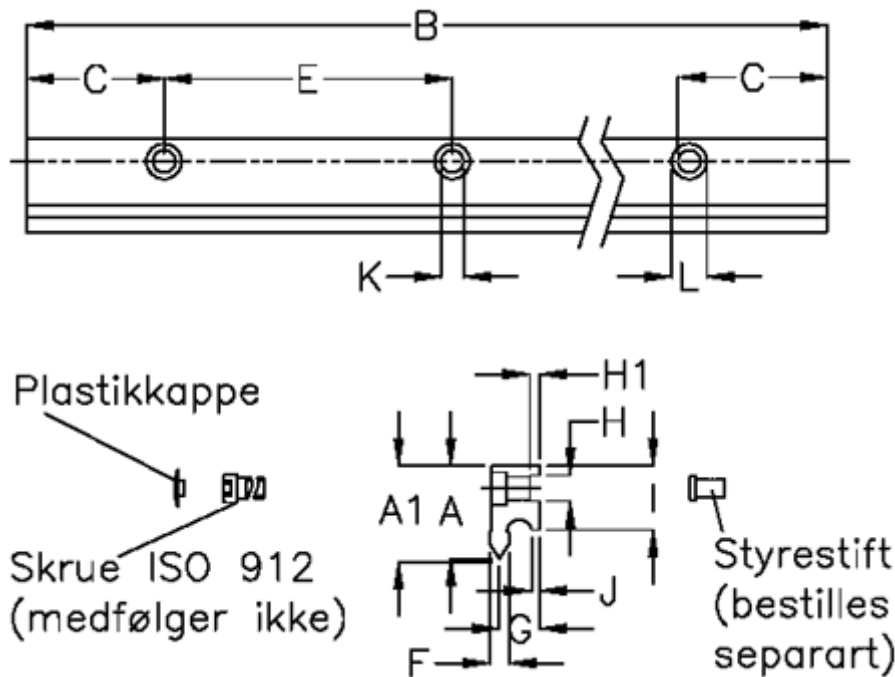

Article number: 057125423361

Description: Hepco GV3 slide NM E L2336 P1
with counterbored holes

Measures

A	= 29	G	= 12.5	Weight kg/1000 = 2.60
A1	= 29.37	H	= 8	
B	= 2336	H1	= 3.0	
C	= 43.0	I	= 20.00	
E	= 90	J	= 2.30	
F	= 6.21	K	= 7.0	
For bearing	= J34	L	= 11 x 6.1	
For guide pin	= SDP8	Precision type	= P1	